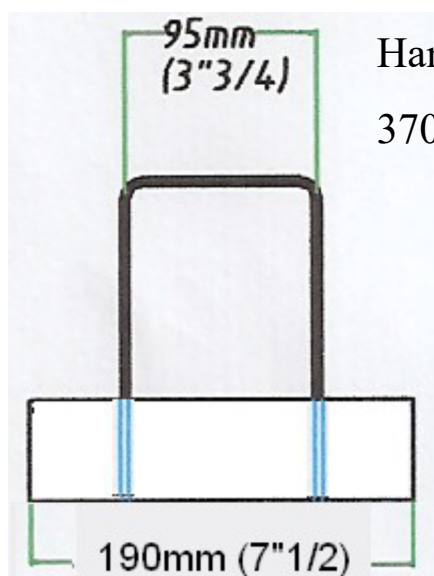

**Size of handles (Small/Regular) – Size of patch (Normal/Mini)**

Handle length  
320/330 mm

Mod: **Normal-SMALL**

Mod: **Mini-SMALL**

Handle length  
370/380 mm

Mod: **Normal-REGULAR**

Mod: **Mini-REGULAR**