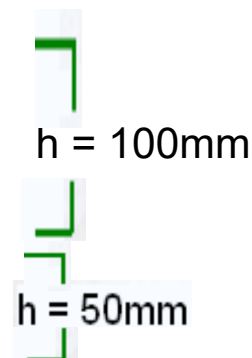

**Size of handles (Small/Regular) – Size of patch (Normal/Mini)**

Handle length  
320/330 mm

Mod: **Normal-SMALL**

Mod: **Mini-SMALL**

Handle length  
370/380 mm

Mod: **Normal-REGULAR**

Mod: **Mini-REGULAR**