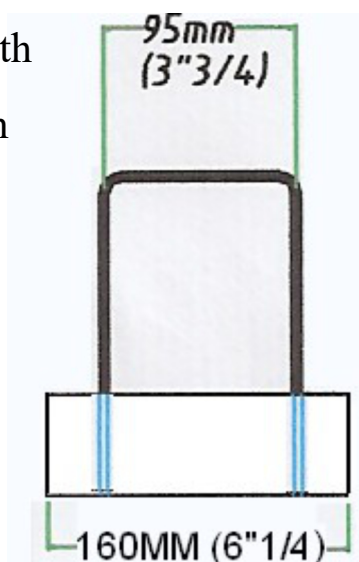

**Size of handles (Small/Regular) – Size of patch (Normal/Mini)**

Handle length  
320/330 mm

Mod: **Normal-SMALL**

Mod: **Mini-SMALL**

Handle length  
370/380 mm

Mod: **Normal-REGULAR**

Mod: **Mini-REGULAR**