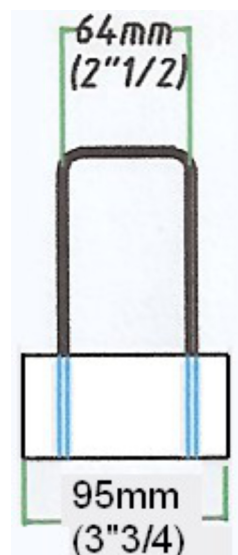

**Size of handles (Small/Regular) – Size of patch (Normal/Mini)**

Handle length  
320/330 mm

Mod: **Normal-SMALL**

Mod: **Mini-SMALL**

Handle length  
370/380 mm

Mod: **Normal-REGULAR**

Mod: **Mini-REGULAR**