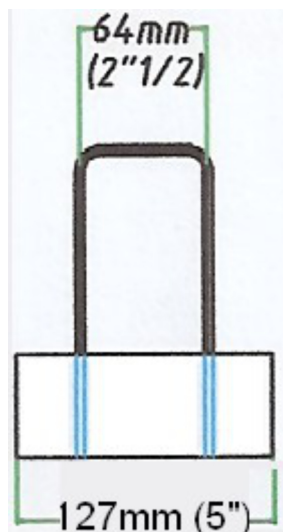

**Size of handles (Small/Regular) – Size of patch (Normal/Mini)**

Handle length  
320/330 mm

Mod: **Normal-SMALL**

Mod: **Mini-SMALL**

Handle length  
370/380 mm

Mod: **Normal-REGULAR**

Mod: **Mini-REGULAR**