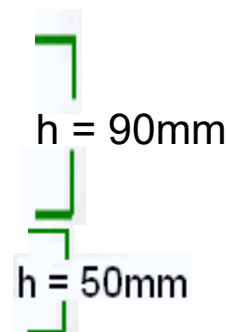

**Size of handles (Small/Regular) – Size of patch (Normal/Mini)**

Handle length  
320/330 mm

Mod: **Normal-SMALL**

Mod: **Mini-SMALL**

Handle length  
370/380 mm

Mod: **Normal-REGULAR**

Mod: **Mini-REGULAR**